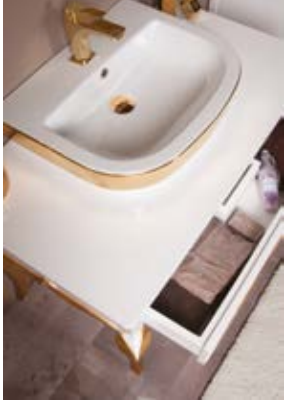

100 cm banyo dolabı

Gold color arch and pedestals, white acrylic lacquer painted, soft close drawer

Gold color decorative mirror

45\*55 cm gold stripped ceramic washbasin

Tall unit with 1 soft close door, and gold color arch and pedestals